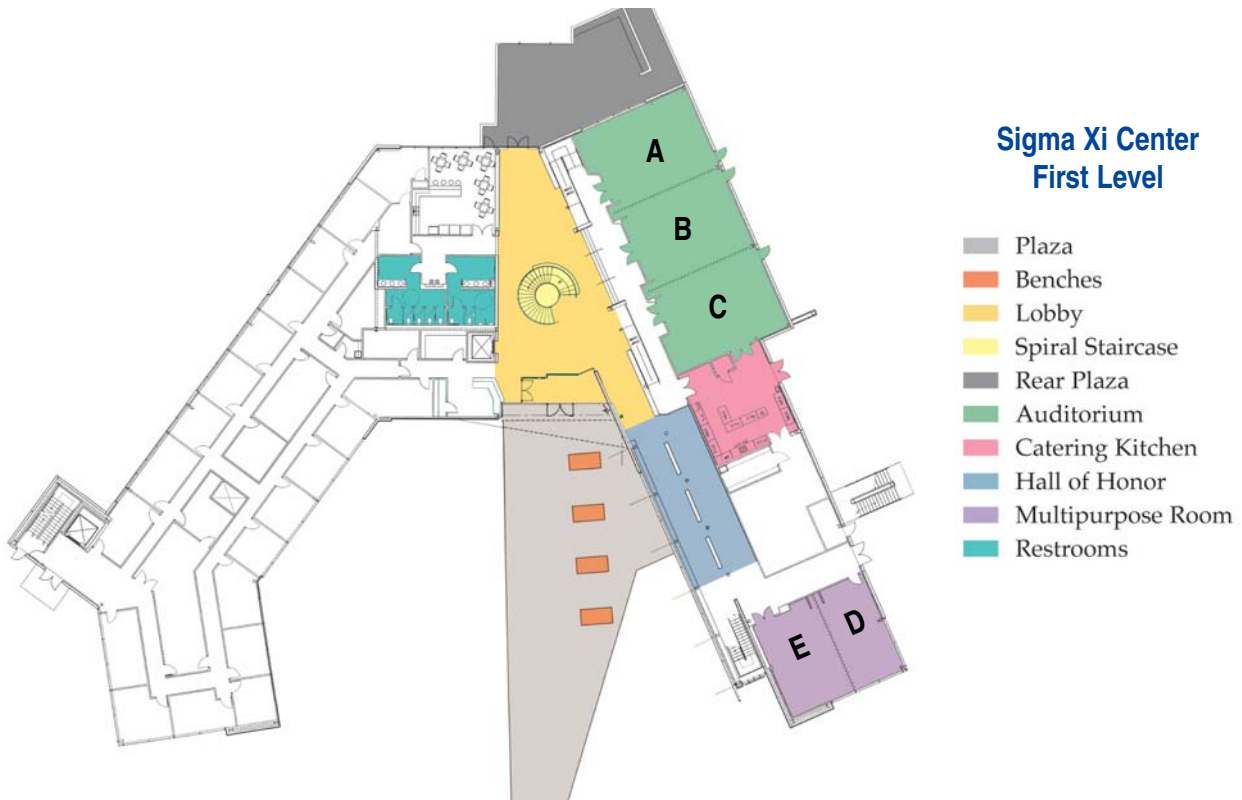

Room	Size Sq. Ft.	Theater Seating	Classroom Seating	Banquet Seating	Hollow Square	Rental (Monday-Friday)
Research Triangle Foundation & TUCASI Auditorium	2,752	225	105	120	—	\$1,200.00
Auditorium A	917	70	35	40	24	\$400.00
Auditorium B	917	70	35	40	24	\$400.00
Auditorium C	917	70	35	40	24	\$400.00
Multi-purpose Room D&E	1,140	78	56	64	36	\$800.00
Room D	490	30	24	24	20	\$400.00
Room E	650	48	32	40	24	\$400.00